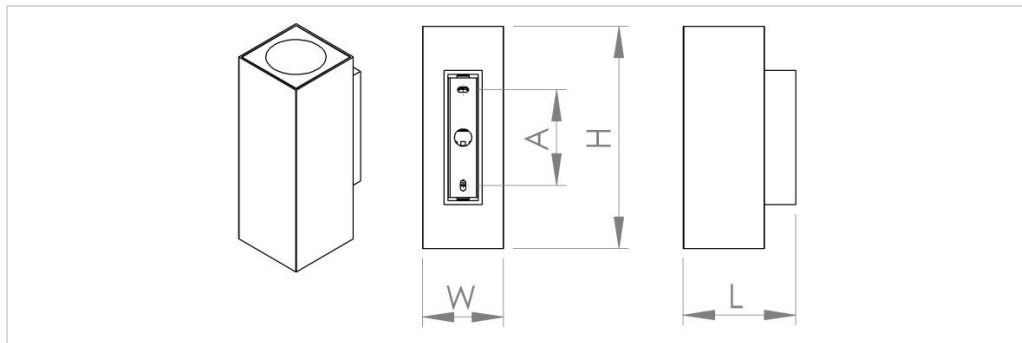

CUBIC WALL IP65 LED