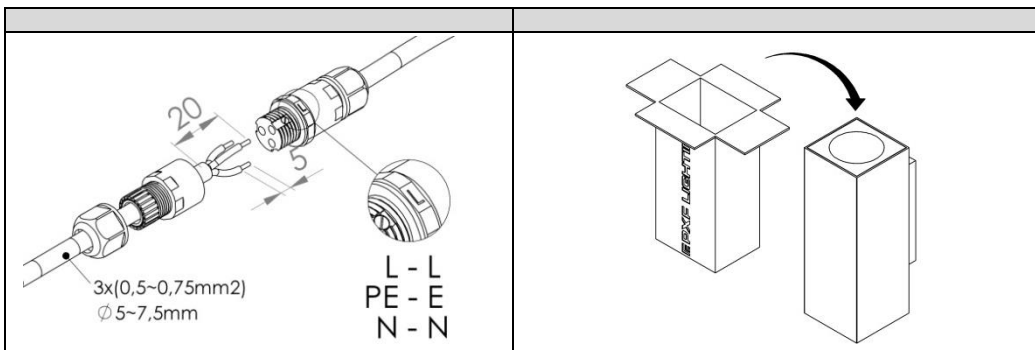

220-240V / 50-60Hz

Power[W]	L [mm]	H [mm]	W [mm]	A [mm]	Weight [kg]
10;15;20;26	118	232	85	100	1,4