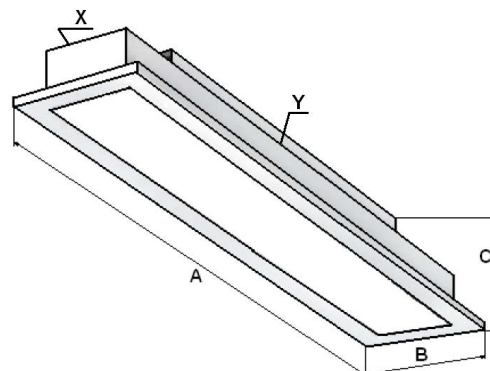

Installation manual

FUZO LED

230V/50Hz

1. Dimensions:

Power [W]	A[mm]	B[mm]	C[mm]	Weight [kg]	Mounting hole dimension X [mm]	Mounting hole dimension Y [mm]
10	240	240	82	1,7	230	230
17	240	240	82	1,7	230	230
18	240	420	82	2,3	410	230
21	420	420	82	3,0	410	410
17	618	91	86	1,7	73	600
24	918	91	82	2,6	73	900
31	1218	91	82	3,5	73	1200
38	595	595	52	4,9	585	585

2. Installation:

- Turn off the power at the circuit, which will be connected to the luminaire.
- Carefully remove luminaire from packaging.
- Connect the power supply according to the markings on the connector as in Fig.1.
- Bend the fastening springs up as in Fig.2.
- Install the luminaire in a hole cut in the ceiling.