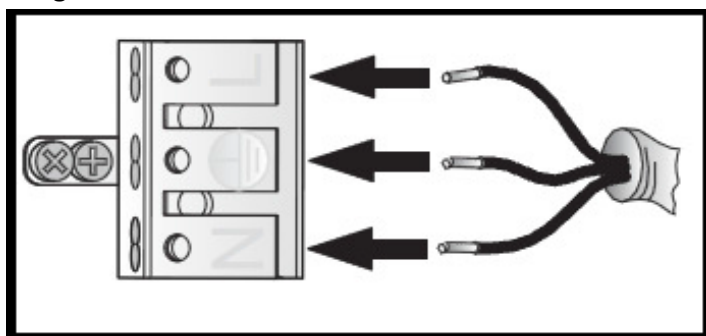

Installation manual

FUZO LED

230V/50Hz

1. Dimensions:

Power [W]	A[mm]	B[mm]	C[mm]	Weight [kg]	Mounting hole dimension X [mm]	Mounting hole dimension Y [mm]
10	240	240	82	1,7	230	230
17	240	240	82	1,7	230	230
18	240	420	82	2,3	410	230
21	420	420	82	3,0	410	410
17	618	91	86	1,7	73	600
24	918	91	82	2,6	73	900
31	1218	91	82	3,5	73	1200
38	595	595	52	4,9	585	585

2. Installation:

- Turn off the power at the circuit, which will be connected to the luminaire.
- Carefully remove luminaire from packaging.
- Connect the power supply according to the markings on the connector as in Fig.1.
- Bend the fastening springs up as in Fig.2.
- Install the luminaire in a hole cut in the ceiling.

Fig.1.

Fig.2.

3. Important warnings:

The manufacturer cannot be considered liable for any damages deriving from improper, wrong and unreasonable use of the fitting.

Luminaires may be installed by qualified personnel only.