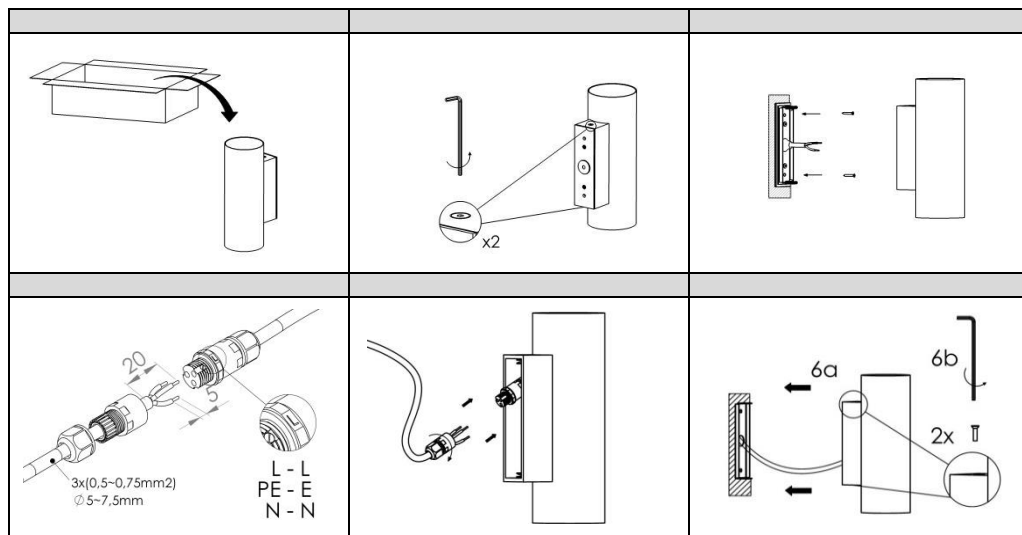

220-240V/ 50-60Hz

Power [W]	A	F	H	Weight [kg]
10; 15; 20; 26	100	80	232	1,5