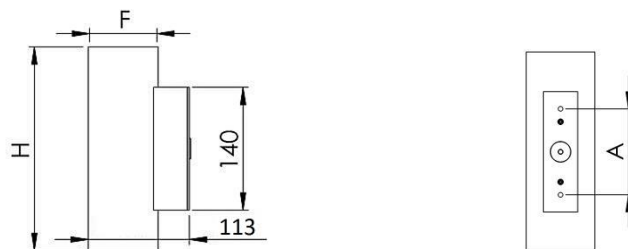

TUBO WALL IP65 LED