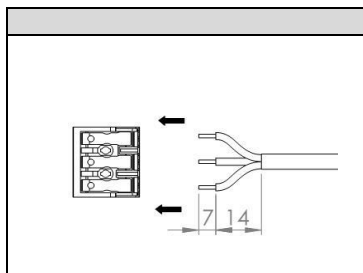

TORINO LED IP54, TORINO LED

220-240V / 50-60Hz

Power [W]	L [mm]	W [mm]	H [mm]	A [mm]	B [mm]	M [mm]	N [mm]	Weight [kg]
21	595	595	65	490	490	32	83	6,5
30	595	595	65	490	490	32	83	6,5
21	1195	295	65	1000	108	187,5	74,5	6,5
30	1195	295	65	1000	108	187,5	74,5	6,5

Important warnings:
 The luminaires may be installed by qualified registered personnel only.
 Any manipulation inside the luminaire when the power is activated causes the risk of electric shock.
 The manufacturer is not responsible for any flaws resulting from non-compliance with these instructions.
 The manufacturer reserves the right to change the construction of the product.
 Do not install the luminaire in places without sufficient air circulation.
 To guarantee safe luminaire functioning, please follow the instructions in the installation instructions.
 PXF Lighting website: www.pxf.pl